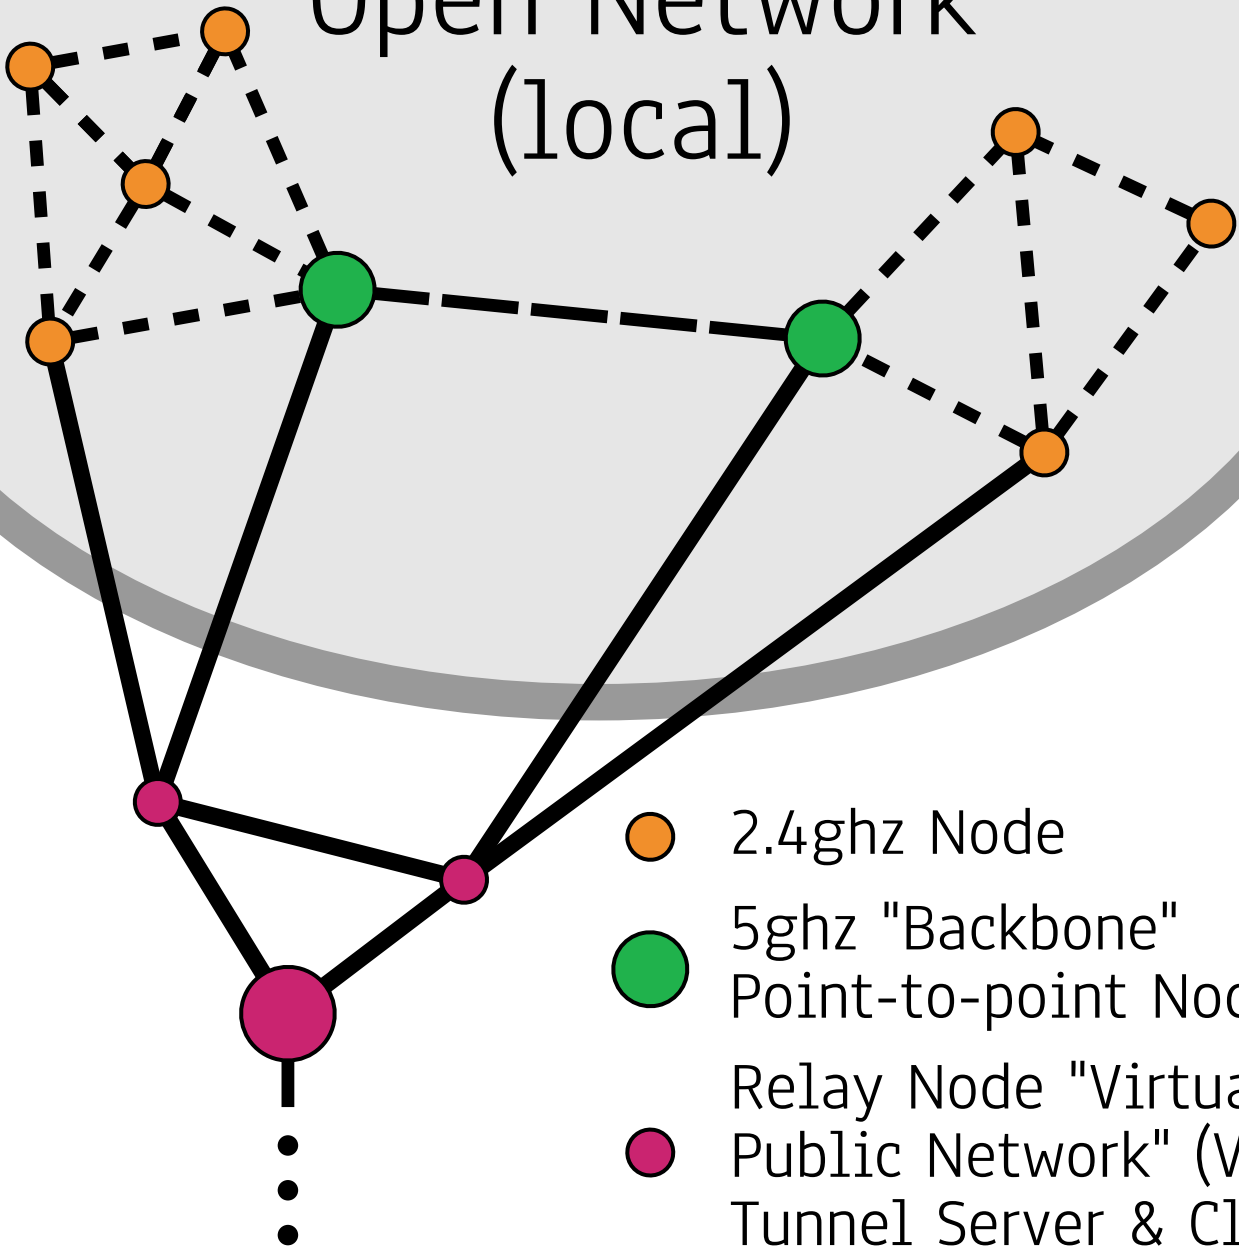

The People's Open Network (local)

- 2.4ghz Node
- 5ghz "Backbone"
Point-to-point Node
- Relay Node "Virtual
Public Network" (VPuN)
Tunnel Server & Client
- Exit Gateway

Internet