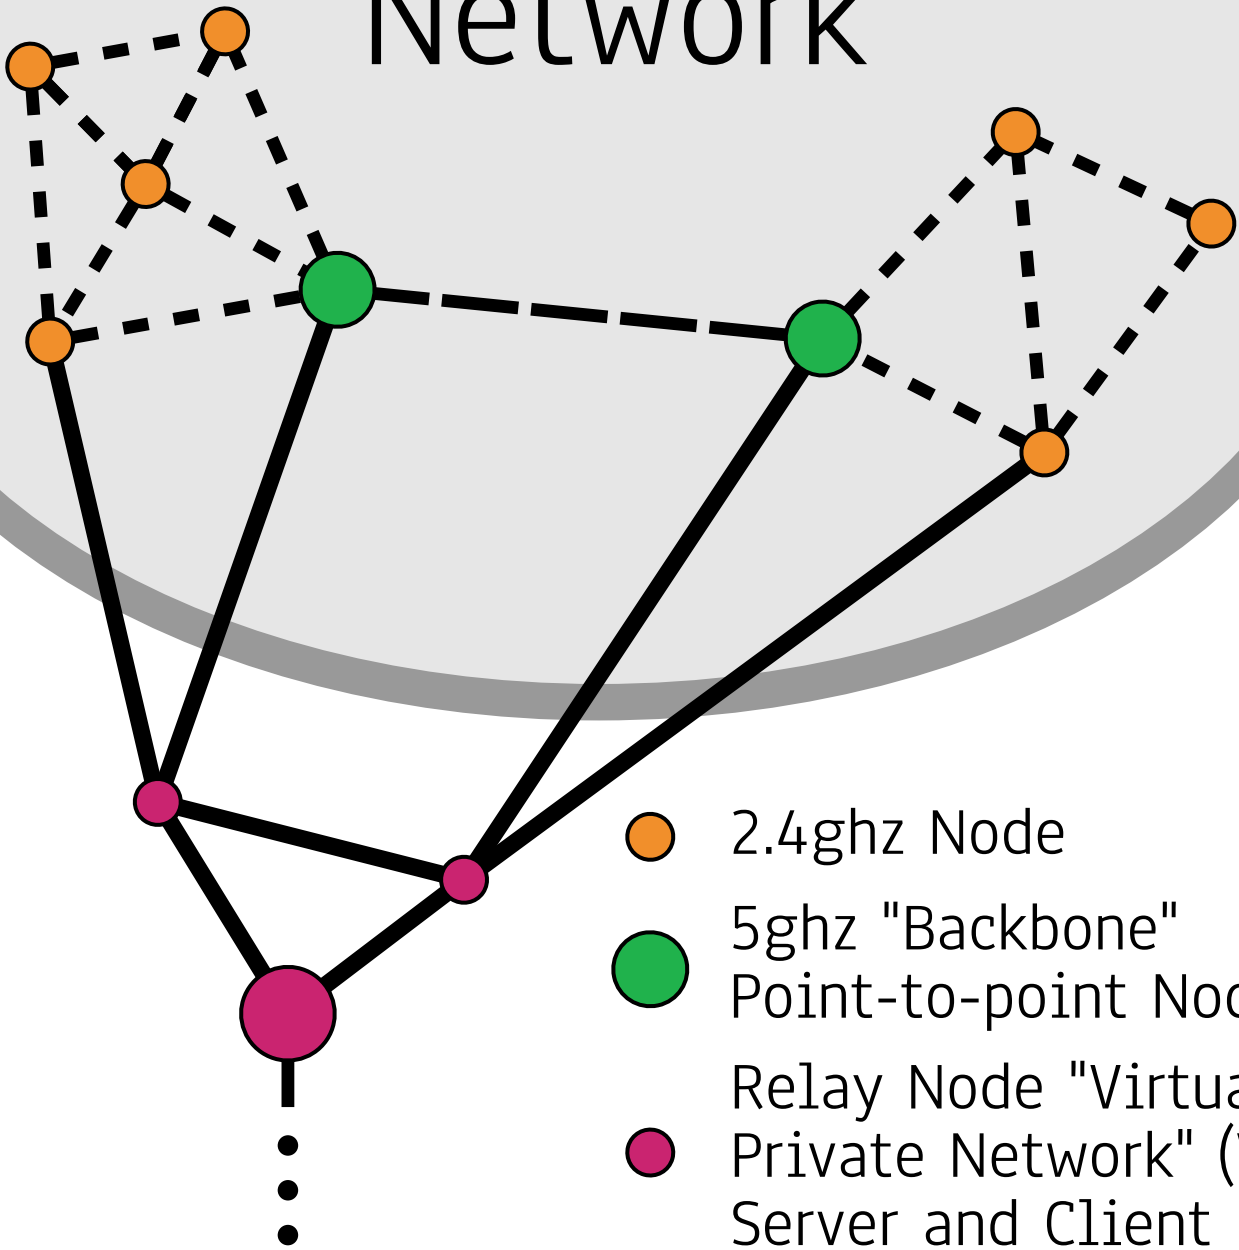

Local Area Network

- 2.4ghz Node
- 5ghz "Backbone" Point-to-point Node
- Relay Node "Virtual Private Network" (VPN) Server and Client
- Exit Gateway

Internet