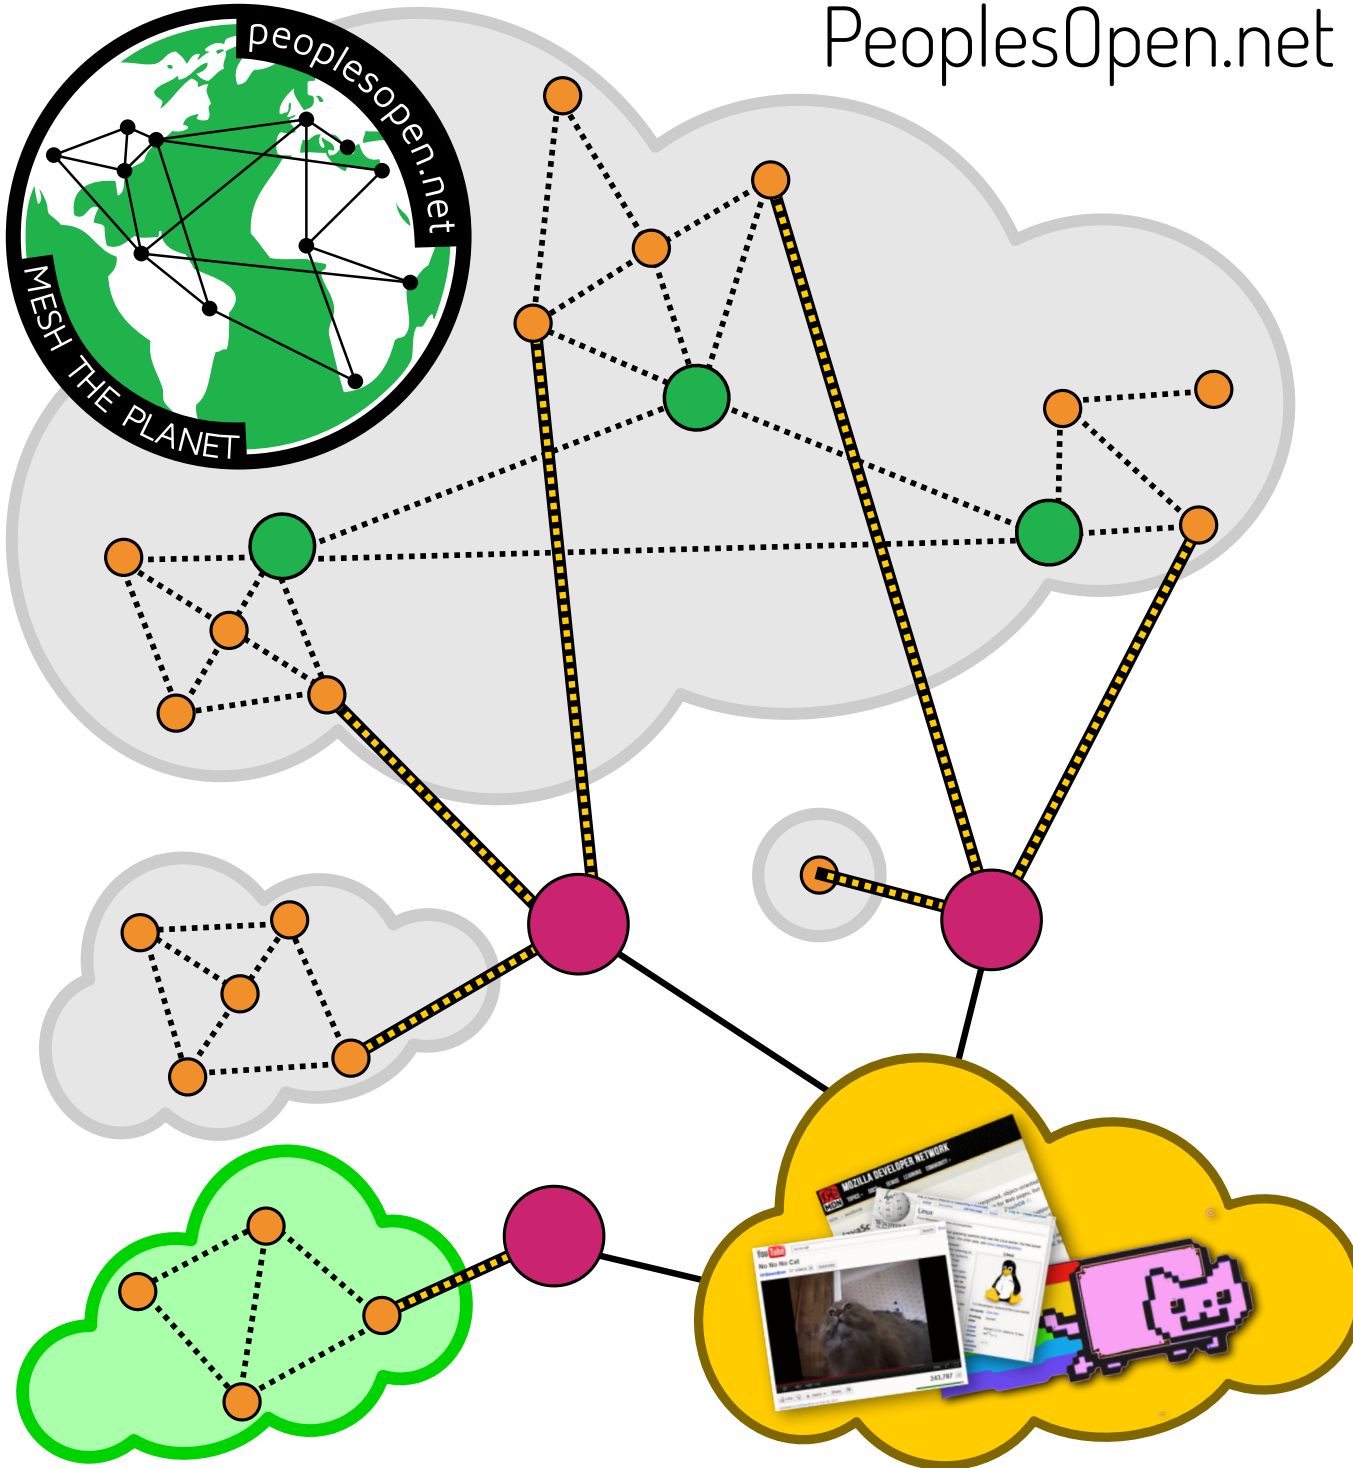

PeoplesOpen.net Network Topology

<https://peoplesopen.net/topology>

Nodes

Home Node 
Wireless Access Point

Extender Node 
Point-to-Point

Exit Node 
"Virtual Public Network" (VPuN) Tunnel Server

Connections

Wireless

home/extender node <---> home/extender node

VPuN tunnel

home node <---> exit node

Wired

exit node <---> internet

Networks

PeoplesOpen.net 

SomeOtherOpen.net 

Internet 